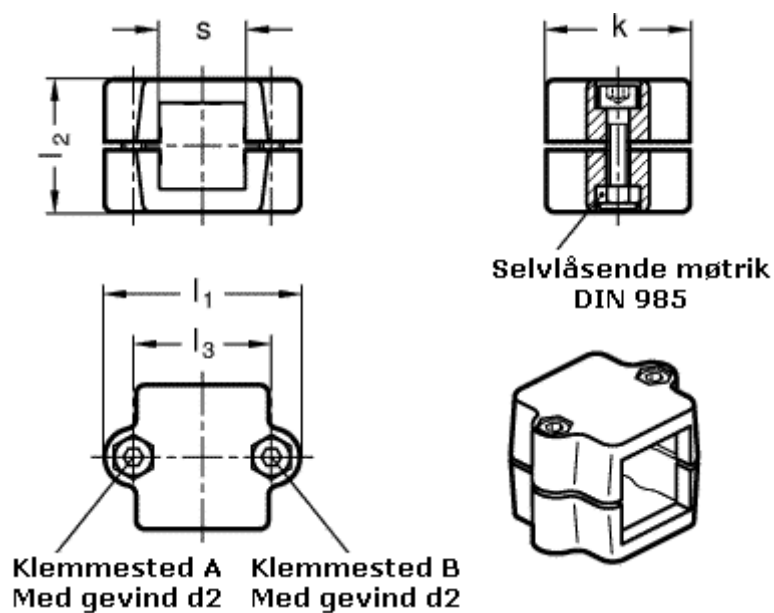

Article number: 20241V20352BL
Description: E+G Tube connector
GN 241-V20-35-BL

Measures

d2 = M 8

k = 50

l1 = 68

l2 = 46

l3 = 48

s = 20